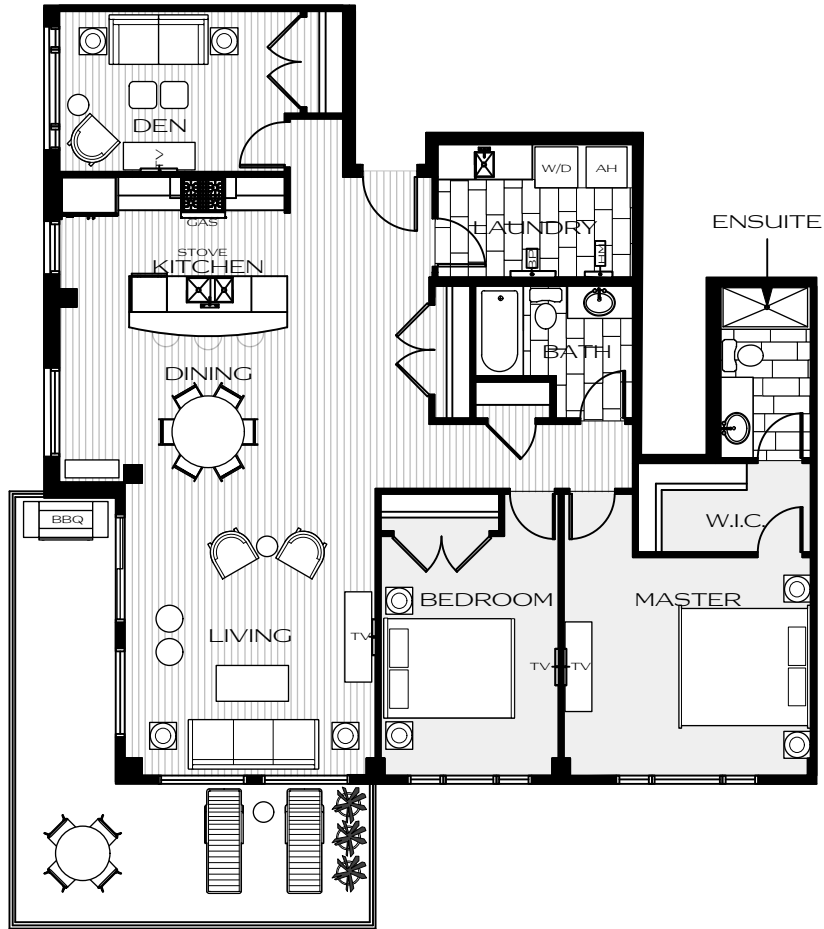

CARTWRIGHT  
PRIVATE RESIDENCES

SUITE 113

APPROXIMATELY 1466 SQUARE FEET 2 BEDROOM + DEN (TYPE M)

IN A CONTINUING EFFORT TO MEET THE CHALLENGE OF PRODUCT IMPROVEMENTS, WE RESERVE THE RIGHT TO MODIFY OR CHANGE DIMENSIONS, SIZES, SPECIFICATIONS, LAYOUTS AND MATERIALS WITHOUT NOTICE. DECK COLUMNS GUARDRAILS MAY VARY DEPENDING UPON FLOOR LEVEL. FURNISHINGS ARE FOR ILLUSTRATION PURPOSES ONLY AND ARE NOT PART OF THE SPECIFICATIONS.